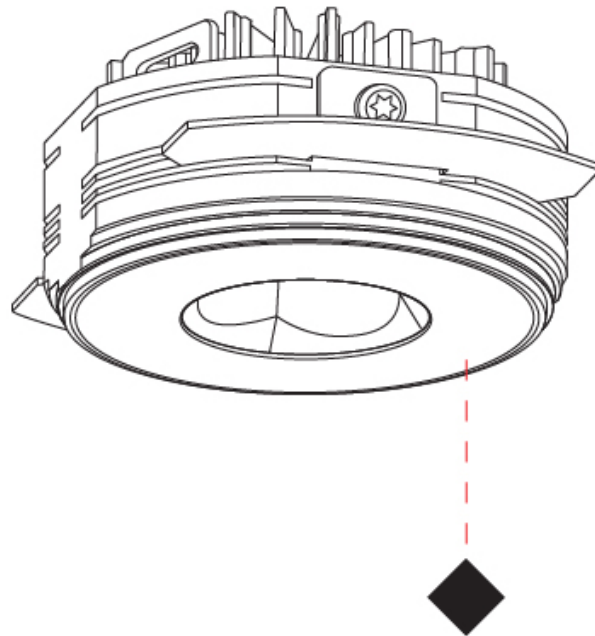

OIKO PRO ROUND FIXED TRIMLESS

A35880-

PROJECT

TYPE

SPECIFIER

QUANTITY

DATE

A