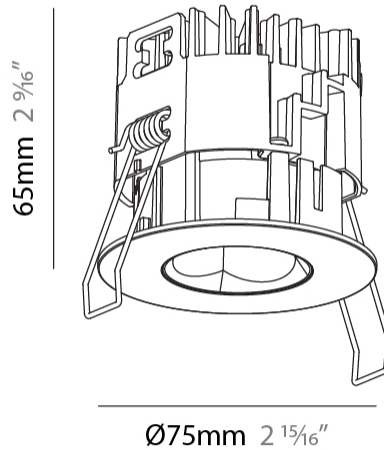

PHYSICAL

Shape: Round
Diameter (mm): 75
Diameter (in): 2 15/16
Height (mm): 65
Height (in): 2 9/16
Ceiling Thickness (mm): 1 - 25
Ceiling Thickness (in): 1/16 - 1 3/16
Min. Recessing Depth (mm): 70
Min. Recessing Depth (in): 2 3/4
Light Distribution: Direct
Diffuser: Lens Pack - Spread Lens / Linear Spread Lens / Honeycomb Louver
Fixture Finish: SSR / BKV / CWI / CRY / HAB / UFT / ITA / RUA / FTG / MYG / LOD / PUS / FRO / FUP / KIA / POP / BLS / SPG / MEY / GOH / GUM / CHC / COM / ABZ / JAG / OBR / MOS / ROR
Fixture Material: Aluminum Die Cast
Cut-out Measurements: 68mm / 2 11/16" Diameter

ELECTRICAL

Lamp Type: LED (Zhaga Standard)
Input Wattage (W): 16
Total Output Wattage (W): 14.6
Dimming: Tri-Mode (Non-Dimming and Phase Dimming (120Vac only) and 0-10V Dimming)
Driver Included: No
Driver Location: Recessed Housing
Driver Type: Constant Current - Universal
Driver Class: Class 2
Housing: See Components
Input Voltage (V): 120 - 277
Constant Current (MA): 350

LED

Color Temperature (°K): 2700 / 3000 / 3500 / 4000
Max. Delivered Lumen (lm): 1067 / 1150 / 1217 / 1220
Nominal Lumen (lm): 1393 / 1501 / 1589 / 1592
CRI: >90 CRI
Lamp Life (hrs): 50000

OPTICAL

Reflector°: 14
Adjustability: Fixed

RATINGS AND CERTIFICATIONS

Certified By: Certified for North American Standards
IP rating: IP44