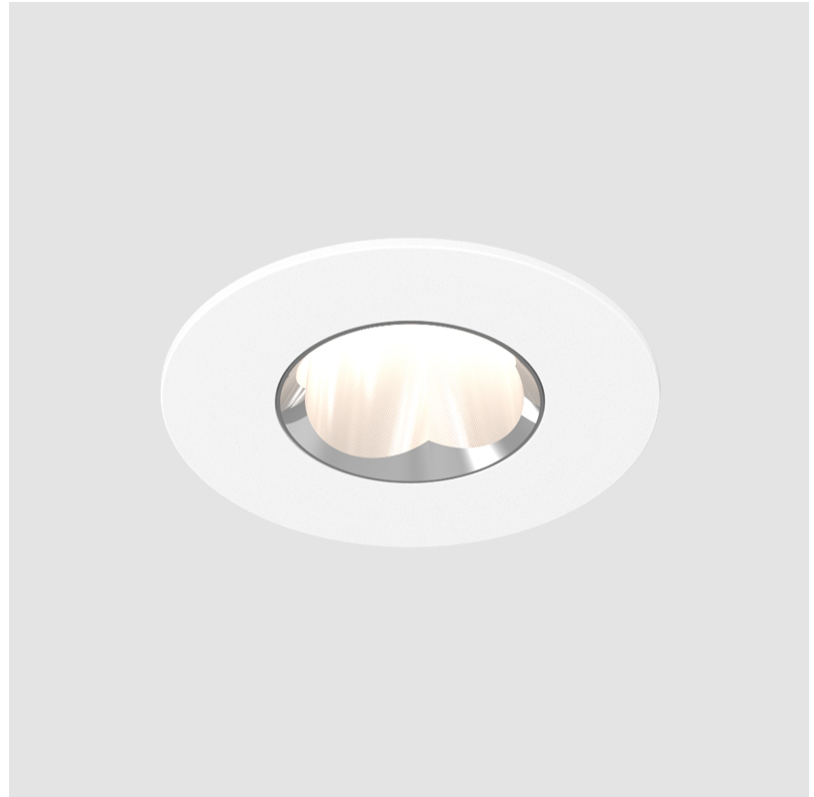

Series: Oiko Pro Round
Subseries: Oiko Pro Round Fixed
Brand: Prolicht
Division: Architectural
Mounting Type: Recessed
Mounting Location: Ceiling
Subcategory: Downlight

PHYSICAL

Shape: Round
Diameter (mm): 75
Diameter (in): 2 15/16
Height (mm): 43
Height (in): 1 11/16
Ceiling Thickness (mm): 1 - 25
Ceiling Thickness (in): 1/16 - 1 3/16
Min. Recessing Depth (mm): 50
Min. Recessing Depth (in): 1 15/16
Light Distribution: Direct
Diffuser: Lens Pack - Spread Lens / Linear Spread Lens / Honeycomb Louver
Fixture Finish: SSR / BKV / CWI / CRY / HAB / UFT / ITA / RUA / FTG / MYG / LOD / PUS / FRO / FUP / KIA / POP / BLS / SPG / MEY / GOH / GUM / CHC / COM / ABZ / JAG / OBR / MOS / ROR
Fixture Material: Aluminum Die Cast
Cut-out Measurements: 68mm / 2 11/16" Diameter

ELECTRICAL

Lamp Type: LED (Zhaga Standard)
Input Wattage (W): 15
Total Output Wattage (W): 13.6
Dimming: Tri-Mode (Non-Dimming and Phase Dimming (120Vac only) and 0-10V Dimming)
Driver Included: No
Driver Location: Recessed Housing
Driver Type: Constant Current - Universal
Driver Class: Class 2
Input Voltage (V): 120 - 277
Constant Current (MA): 350

LED

Color Temperature (°K): 2700 / 3000 / 3500 / 4000
Max. Delivered Lumen (lm): 1464 / 1556 / 1630 / 1645
Nominal Lumen (lm): 1566 / 1665 / 1743 / 1759
CRI: >90 CRI
Lamp Life (hrs): 50000

OPTICAL

Reflector°: 60
Adjustability: Fixed

RATINGS AND CERTIFICATIONS

Certified By: Certified for North American Standards
IP rating: IP20