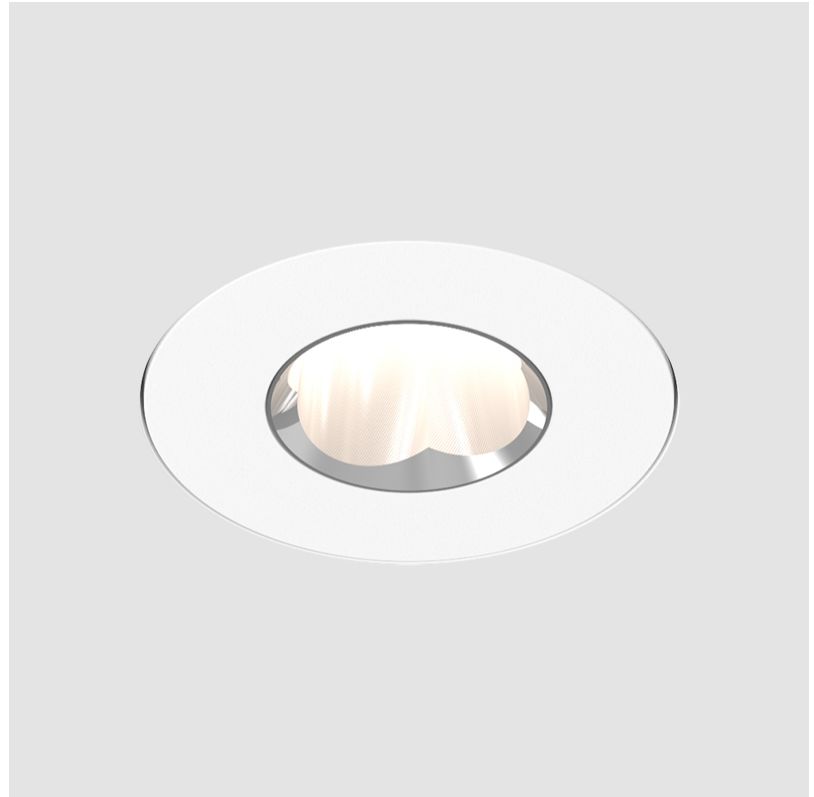

PHYSICAL

Shape: Round
Diameter (mm): 75
Diameter (in): 2 15/16
Height (mm): 65
Height (in): 2 9/16
Ceiling Thickness (mm): 10 / 12.5 / 15 / 25
Ceiling Thickness (in): 3/8 or 1/2 or 9/16 or 1
Min. Recessing Depth (mm): 70
Min. Recessing Depth (in): 2 3/4
Light Distribution: Direct
Diffuser: Lens Pack - Spread Lens / Linear Spread Lens / Honeycomb Louver
Fixture Finish: SSR / BKV / CWI / CRY / HAB / UFT / ITA / RUA / FTG / MYG / LOD / PUS / FRO / FUP / KIA / POP / BLS / SPG / MEY / GOH / GUM / CHC / COM / ABZ / JAG / OBR / MOS / ROR
Fixture Material: Aluminum Die Cast
Cut-out Measurements: 68mm / 2 11/16" Diameter

ELECTRICAL

Lamp Type: LED (Zhaga Standard)
Input Wattage (W): 15
Total Output Wattage (W): 13.6
Dimming: Tri-Mode (Non-Dimming and Phase Dimming (120Vac only) and 0-10V Dimming)
Driver Included: No
Driver Location: Recessed Housing
Driver Type: Constant Current - Universal
Driver Class: Class 2
Input Voltage (V): 120 - 277
Constant Current (MA): 350

LED

Color Temperature (°K): 2700 / 3000 / 3500 / 4000
Max. Delivered Lumen (lm): 1295 / 1377 / 1442 / 1455
Nominal Lumen (lm): 1566 / 1665 / 1743 / 1759
CRI: >90 CRI
Lamp Life (hrs): 50000

OPTICAL

Reflector°: 34
Adjustability: Fixed

RATINGS AND CERTIFICATIONS

Certified By: Certified for North American Standards
IP rating: IP20