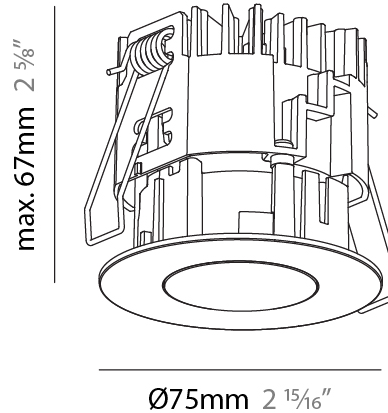

Series: Oiko Pro Round
Subseries: Oiko Pro Round Fixed
Brand: Prolicht
Division: Architectural
Mounting Type: Recessed
Mounting Location: Ceiling
Subcategory: Downlight

PHYSICAL

Shape: Round
Diameter (mm): 75
Diameter (in): 2 15/16
Height (mm): 67
Height (in): 2 5/8
Ceiling Thickness (mm): 1 - 25
Ceiling Thickness (in): 1/16 - 1 3/16
Min. Recessing Depth (mm): 75
Min. Recessing Depth (in): 2 15/16
Light Distribution: Direct
Diffuser: Lens Pack - Spread Lens / Linear Spread Lens / Honeycomb Louver
Fixture Finish: SSR / BKV / CWI / CRY / HAB / UFT / ITA / RUA / FTG / MYG / LOD / PUS / FRO / FUP / KIA / POP / BLS / SPG / MEY / GOH / GUM / CHC / COM / ABZ / JAG / OBR / MOS / ROR
Fixture Material: Aluminum Die Cast
Cut-out Measurements: 68mm / 2 11/16" Diameter

ELECTRICAL

Lamp Type: LED (Zhaga Standard)
Input Wattage (W): 16
Total Output Wattage (W): 14.6
Dimming: Tri-Mode (Non-Dimming and Phase Dimming (120Vac only) and 0-10V Dimming)
Driver Included: No
Driver Location: Recessed Housing
Driver Type: Constant Current - Universal
Driver Class: Class 2
Input Voltage (V): 120 - 277
Constant Current (MA): 350

LED

Color Temperature (°K): 2700 / 3000 / 3500 / 4000
Max. Delivered Lumen (lm): 1017 / 1096 / 1160 / 1162
Nominal Lumen (lm): 1393 / 1501 / 1589 / 1592
CRI: >90 CRI
Lamp Life (hrs): 50000

OPTICAL

Reflector°: 16
Adjustability: Fixed

RATINGS AND CERTIFICATIONS

Certified By: Certified for North American Standards
IP rating: IP54